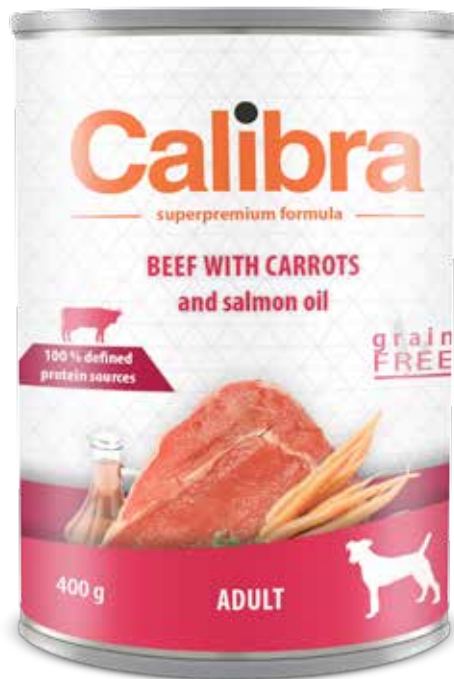

Calibra Dog Adult Beef with Carrots and Salmon Oil

Complete canned meat food
for adult dogs

Composition: beef (66%), broth (28,9%), carrots (4%), minerals (1%), salmon oil (0,1%).

Highly nutritious grain free wet food with 100% declared animal protein sources - beef.

With added salmon oil.